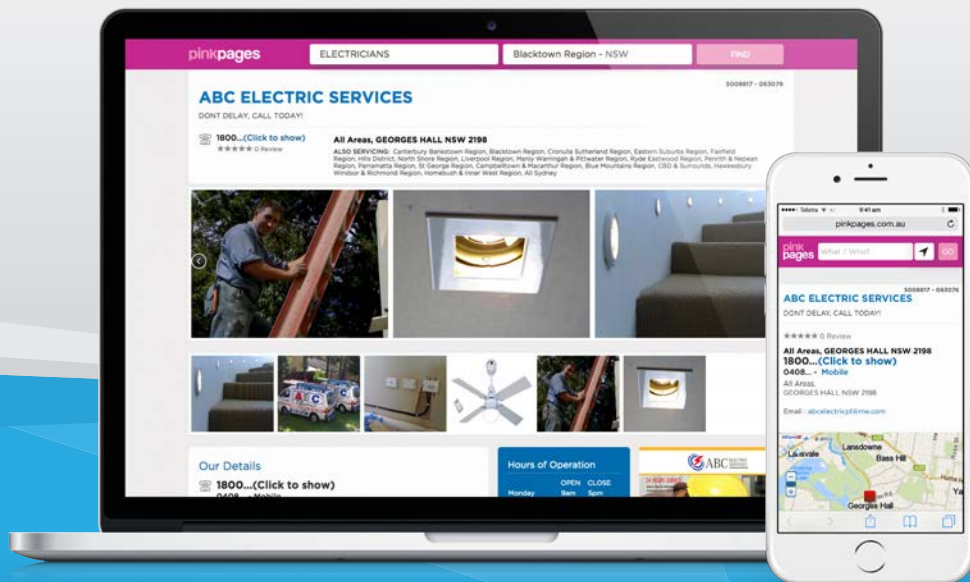

Australia's truly local business directory

Dawson Media Pty Ltd
ABN 44 001 281 787

Suite 701, 99 Mount Street, North Sydney NSW 2060
Tel: (02) 8912 2310
Email: sales@pinkpages.com.au

www.pinkpages.com.au

Truly Local™

pinkpages