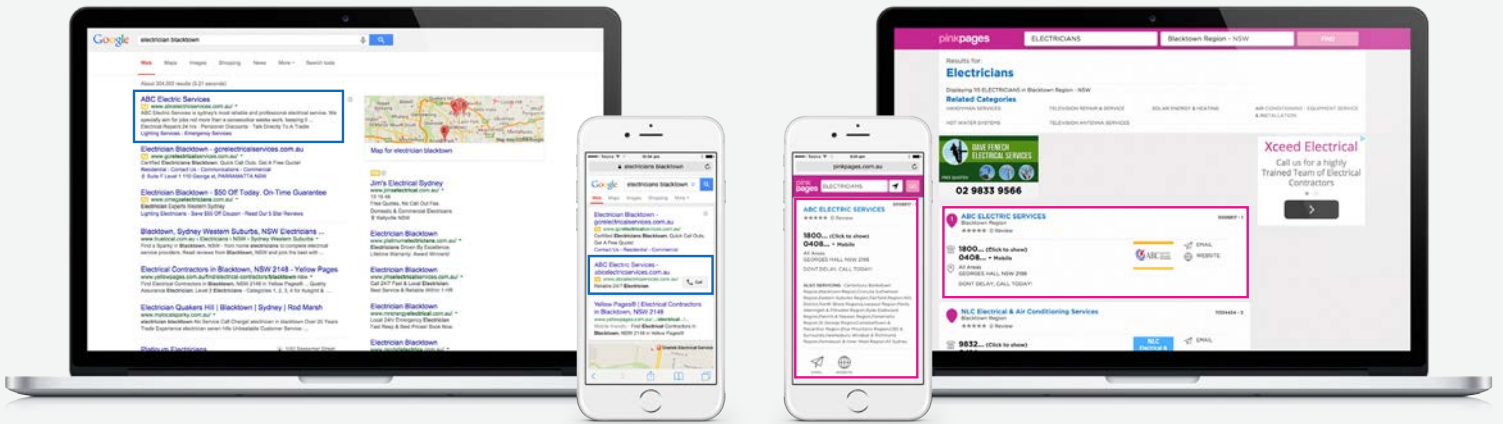

ADVERTISE ON GOOGLE AND PINK PAGES

PINK PAGES HOMEPAGE